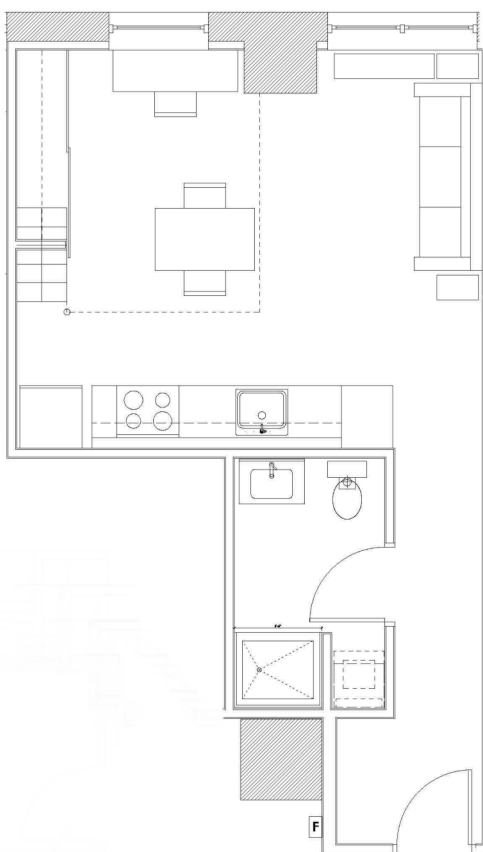

CENTURY

B • U • I • L • D • I • N • G

130 7th Street
Pittsburgh, PA 15222
412.688.7200

UNIT F
Studio Loft
Floors 4-9
483 Square Feet