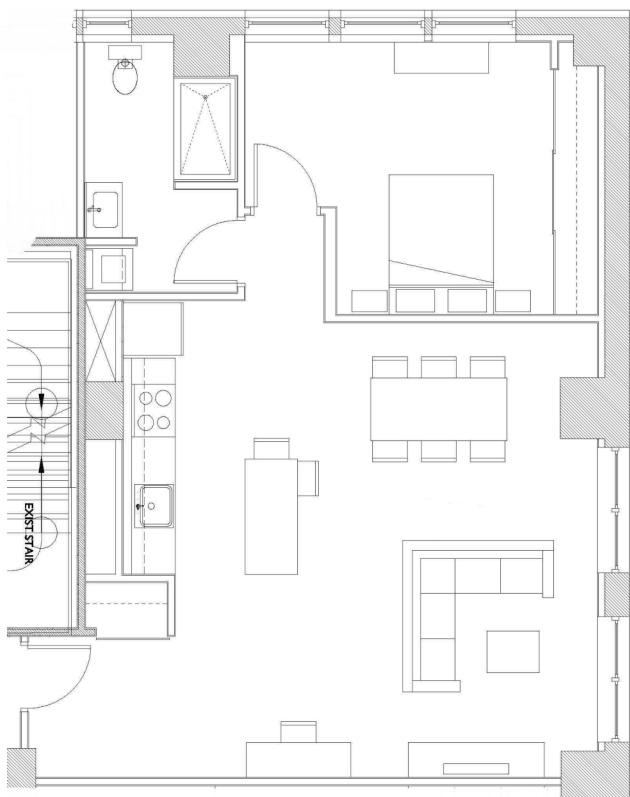

CENTURY

B • U • I • L • D • I • N • G

130 7th Street
Pittsburgh, PA 15222
412.688.7200

UNIT E2
One Bedroom
Floors 10-12
968 Square Feet