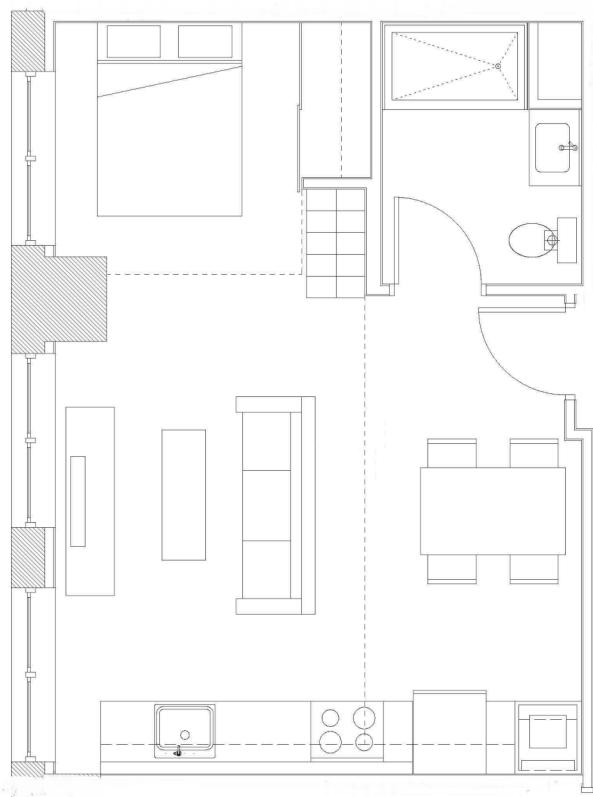

CENTURY

B • U • I • L • D • I • N • G

130 7th Street
Pittsburgh, PA 15222
412.688.7200

UNIT C2
Studio Loft
Floors 10-12
526 Square Feet