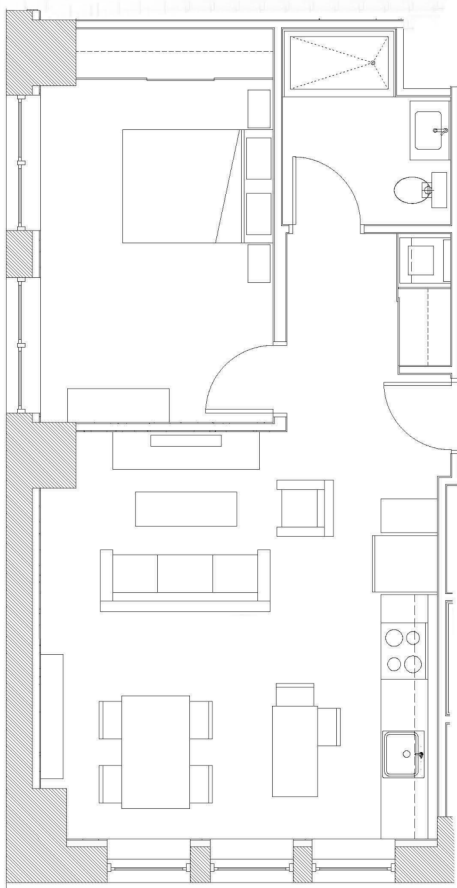

CENTURY

B • U • I • L • D • I • N • G

130 7th Street
Pittsburgh, PA 15222
412.688.7200

UNIT B2

One Bedroom

Floors 10-12

749 Square Feet